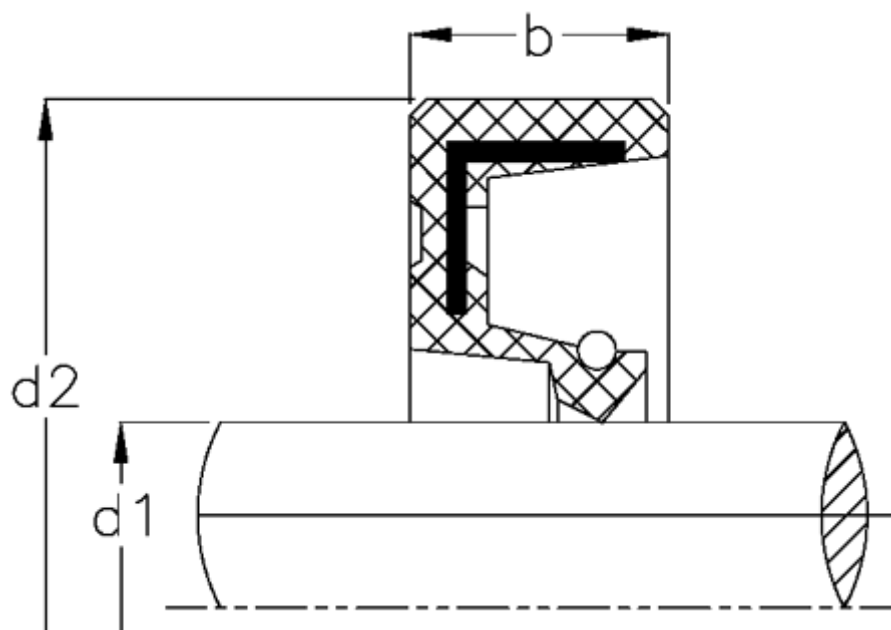

# Data Sheet

Article number: 170106400800080000

Description: KLEE Rotary shaft seal WA 6480/8  
NBR nitrile rubber, standard

## Measures

---

b	= 8
d1	= 64
d2	= 80
Material	= NBR